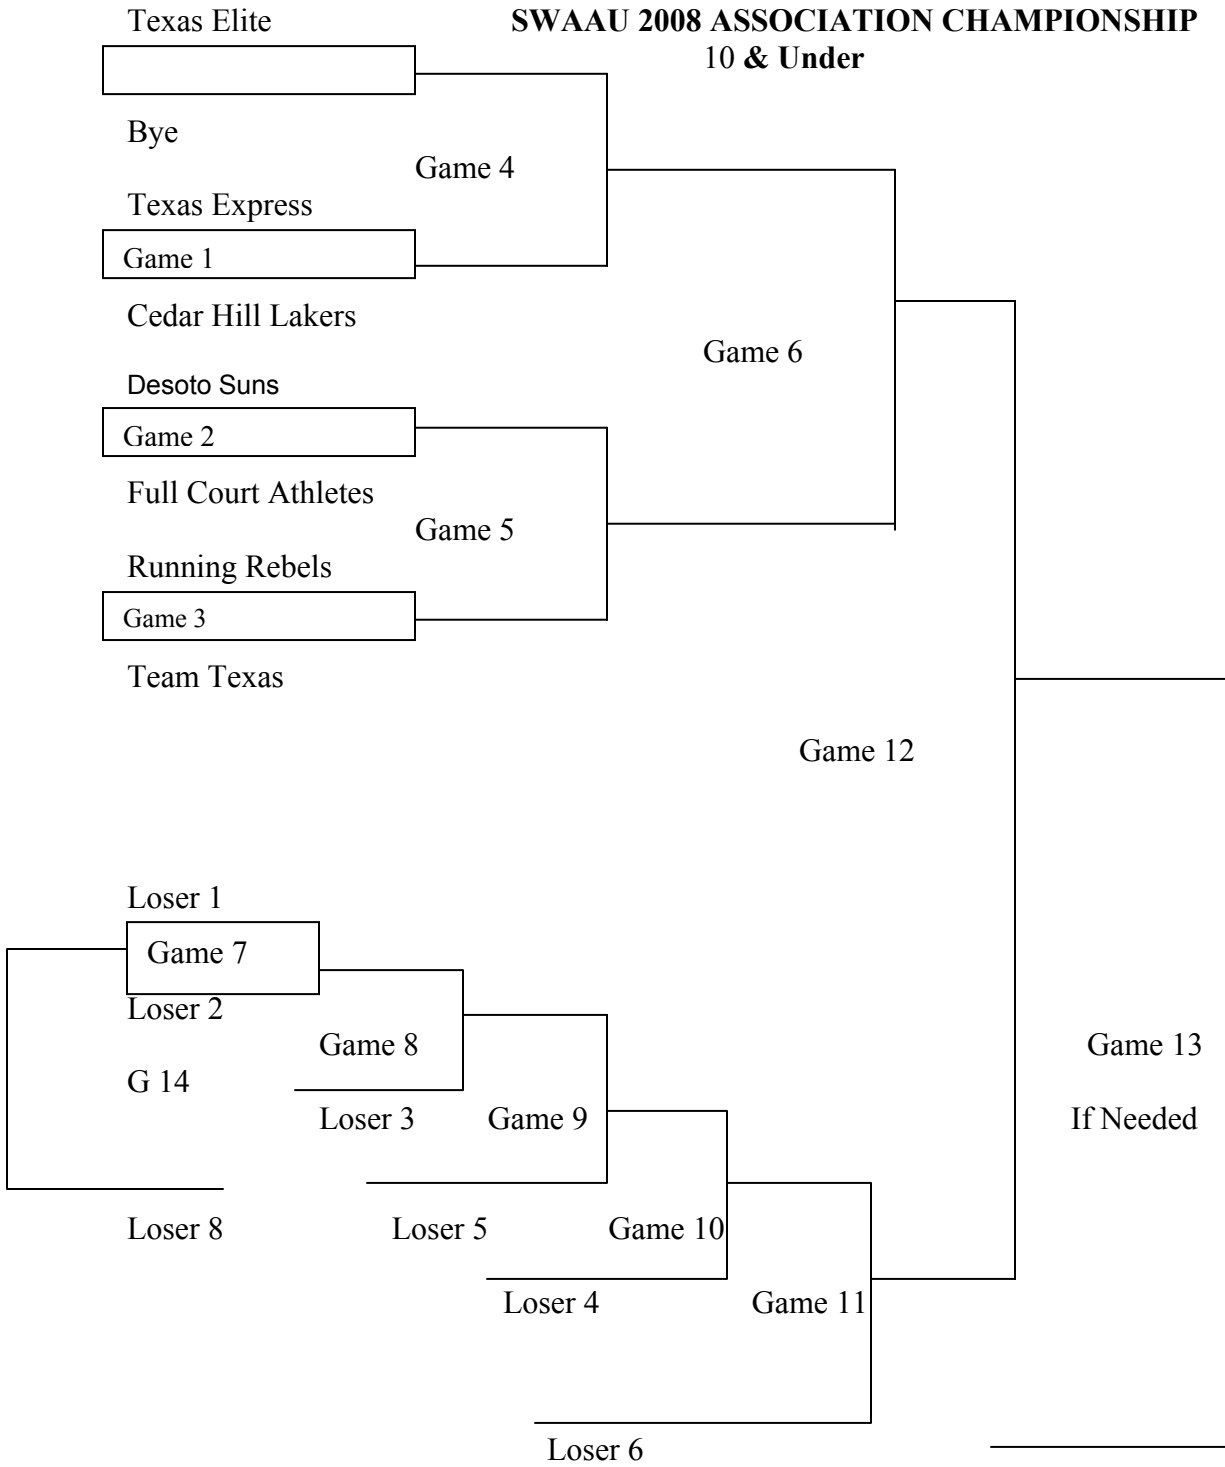

**SWAAU 2008 ASSOCIATION CHAMPIONSHIP
10 & Under**

**SWAAU 2008 ASSOCIATION CHAMPIONSHIP
10 & Under**

GAME TIME	GAME	GYM #	SITE
Saturday, April 12			
9:00 AM	Game 1	1	Duncanville H.S.
9:00 AM	Game 2	2	Duncanville H.S.
9:00 AM	Game 3	3	Duncanville H.S.
2:00 PM	Game 4	3	Duncanville H.S.
2:00 PM	Game 5	4	Duncanville H.S.
2:00 PM	Game 7	5	Duncanville H.S.
4:30 PM	Game 6	3	Duncanville H.S.
4:30 PM	Game 8	5	Duncanville H.S.
7:00 PM	Game 9	3	Duncanville H.S.
Sunday, April 13			
9:15 AM	Game 10	2	Duncanville H.S.
11:45 AM	Game 11	3	Duncanville H.S.
2:15 PM	Game 12	1	Duncanville H.S.
2:15 PM	Game 14	3	Duncanville H.S.
4:45 PM	Game 13	3	Duncanville H.S.

COURT #	SCHOOL NAME	ADDRESS	DRIVING DIRECTIONS
Courts 1-5	Duncanville High School – Main Arena	900 W. Camp Wisdom Rd. Duncanville, TX 75116	<p><u>From Ft. Worth/Arlington Area:</u> Go I-20 east. Exit Cedar Ridge turn right.(South). School will be on the right.</p> <p><u>Dallas:</u> Go I-20 west. Exit Cedar Ridge turn left(South). School will be on the right.</p> <p><i>Note: Gyms 1-5 are located in the main arena on the south side of the school.</i></p>