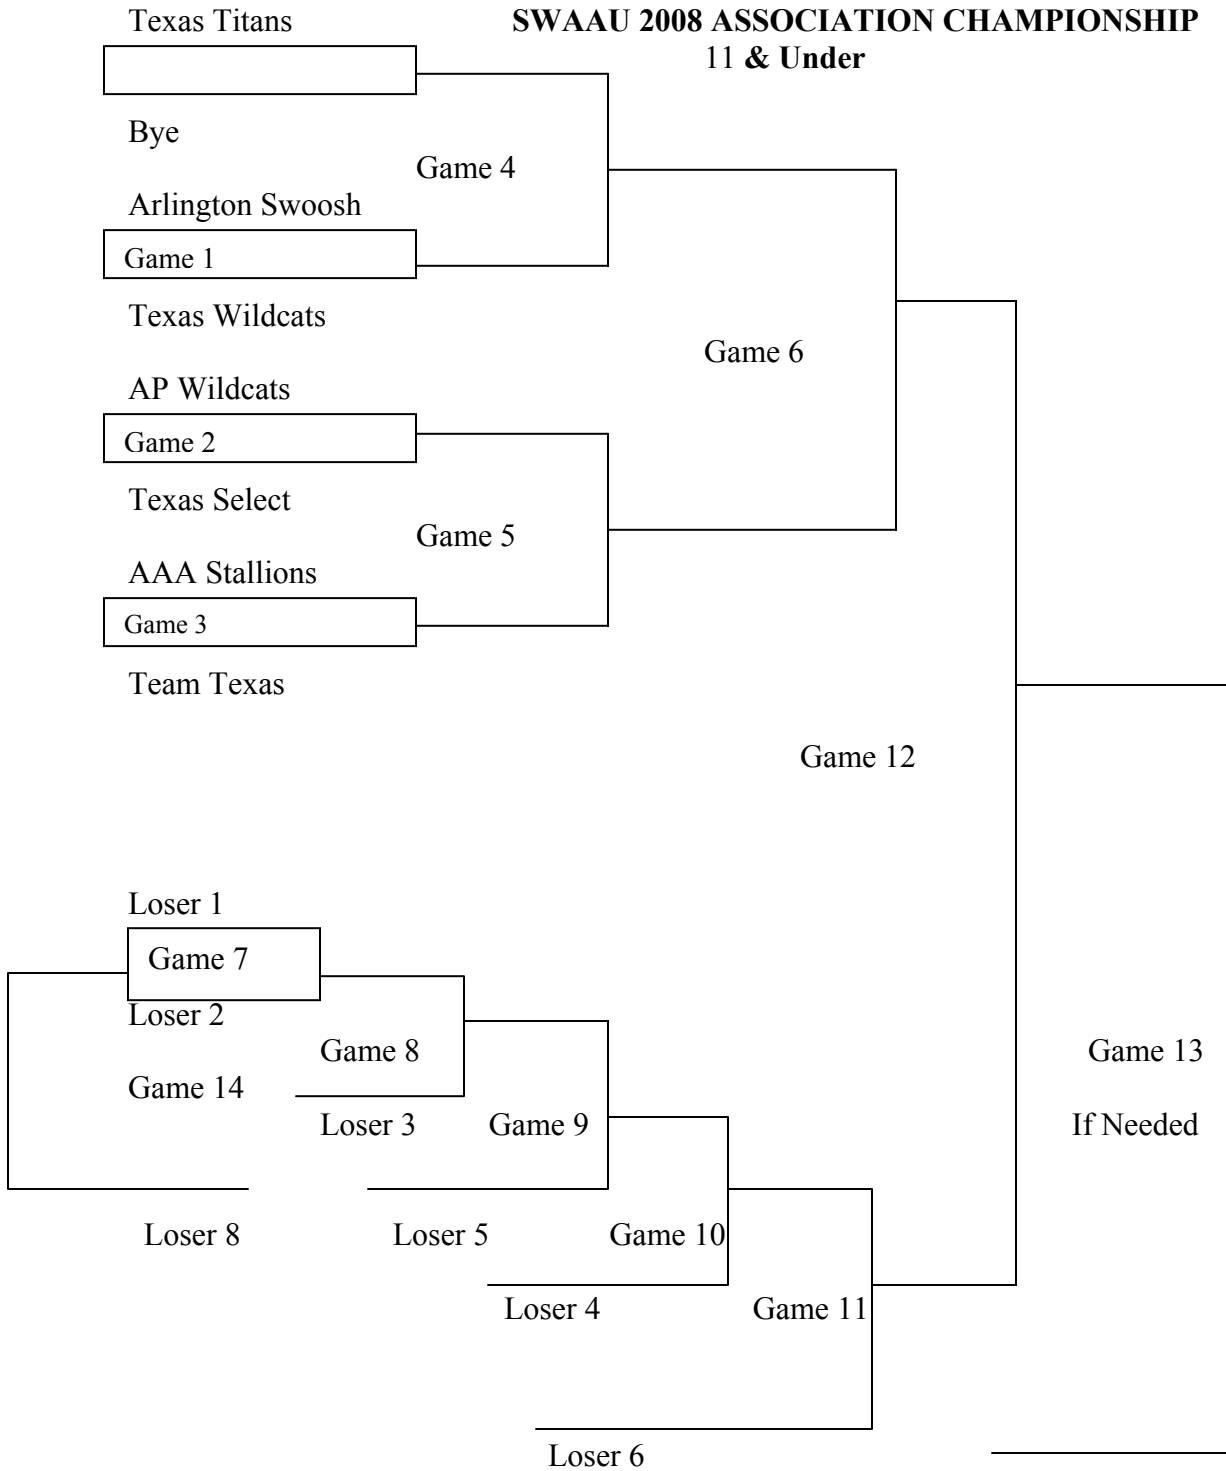

**SWAAU 2008 ASSOCIATION CHAMPIONSHIP  
11 & Under**

**SWAAU 2008 ASSOCIATION CHAMPIONSHIP  
11 & Under**

GAME TIME	GAME	GYM #	SITE
<b>Friday, April 11</b>			
7:00 PM	Game 2	3	Duncanville H.S.
8:15 PM	Game 3	3	Duncanville H.S.
9:30 PM	Game 1	2	Duncanville H.S.
<b>Saturday, April 12</b>			
12:45 PM	Game 4	1	Duncanville H.S.
12:45 PM	Game 5	2	Duncanville H.S.
12:45 PM	Game 7	3	Duncanville H.S.
3:15 PM	Game 8	5	Duncanville H.S.
4:30 PM	Game 6	1	Duncanville H.S.
5:45 PM	Game 9	4	Duncanville H.S.
8:15 PM	Game 10	4	Duncanville H.S.
<b>Sunday, April 13</b>			
9:15 AM	Game 11	3	Duncanville H.S.
11:45 AM	Game 12	1	Duncanville H.S.
2:15 PM	Game 14	2	Duncanville H.S.
3:30 PM	Game 13	3	Duncanville H.S.

COURT #	SCHOOL NAME	ADDRESS	DRIVING DIRECTIONS
<b>Courts 1-5</b>	Duncanville High School – Main Arena	900 W. Camp Wisdom Rd. Duncanville, TX 75116	<p><u>From Ft. Worth/Arlington Area:</u> Go I-20 east. Exit Cedar Ridge turn right.(South). School will be on the right.</p> <p><u>Dallas:</u> Go I-20 west. Exit Cedar Ridge turn left(South). School will be on the right.</p> <p><b>Note: Gyms 1-5 are located in the main arena on the south side of the school.</b></p>