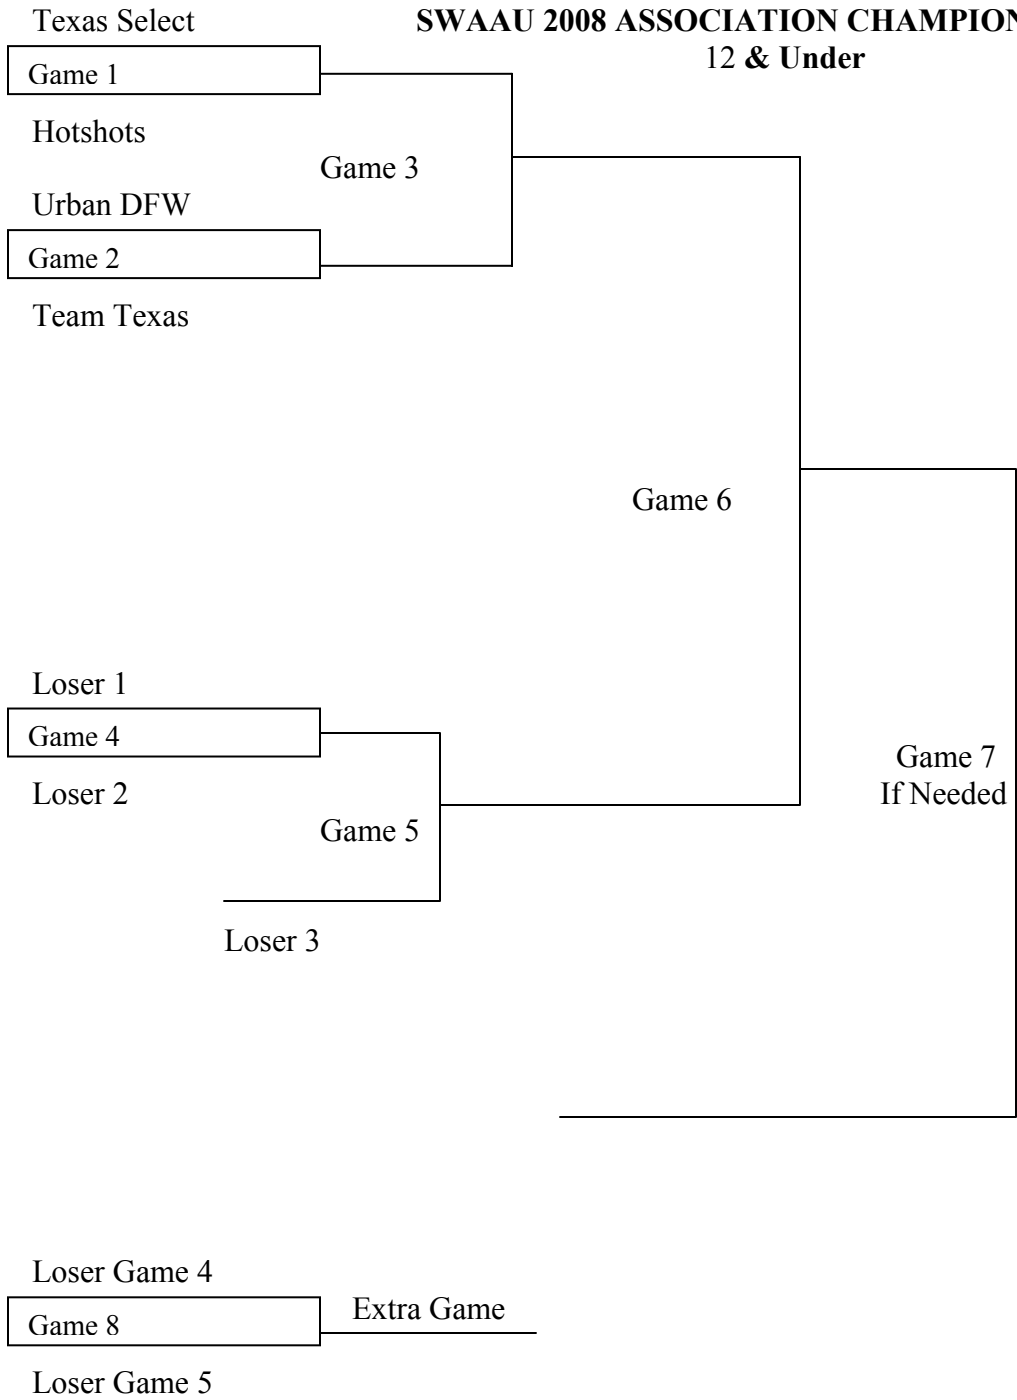

SWAAU 2008 ASSOCIATION CHAMPIONSHIP
12 & Under

**SWAAU 2008 ASSOCIATION CHAMPIONSHIP
12 & Under**

GAME TIME	GAME	GYM #	SITE
Friday, April 11			
8:15 PM	Game 2	2	Duncanville H.S.
9:30 PM	Game 1	3	Duncanville H.S.
Saturday, April 12			
4:30 PM	Game 2	4	Duncanville H.S.
5:45 PM	Game 3	2	Duncanville H.S.
Sunday, April 13			
10:30 AM	Game 5	3	Duncanville H.S.
1:00 PM	Game 6	1	Duncanville H.S.
1:00 PM	Game 8	4	Duncanville H.S.
6:00 PM	Game 7	2	Duncanville H.S.

COURT #	SCHOOL NAME	ADDRESS	DRIVING DIRECTIONS
Courts 1-5	Duncanville High School – Main Arena	900 W. Camp Wisdom Rd. Duncanville, TX 75116	<p><u>From Ft. Worth/Arlington Area:</u> Go I-20 east. Exit Cedar Ridge turn right.(South). School will be on the right.</p> <p><u>Dallas:</u> Go I-20 west. Exit Cedar Ridge turn left(South). School will be on the right.</p> <p>Note: Gyms 1-5 are located in the main arena on the south side of the school.</p>