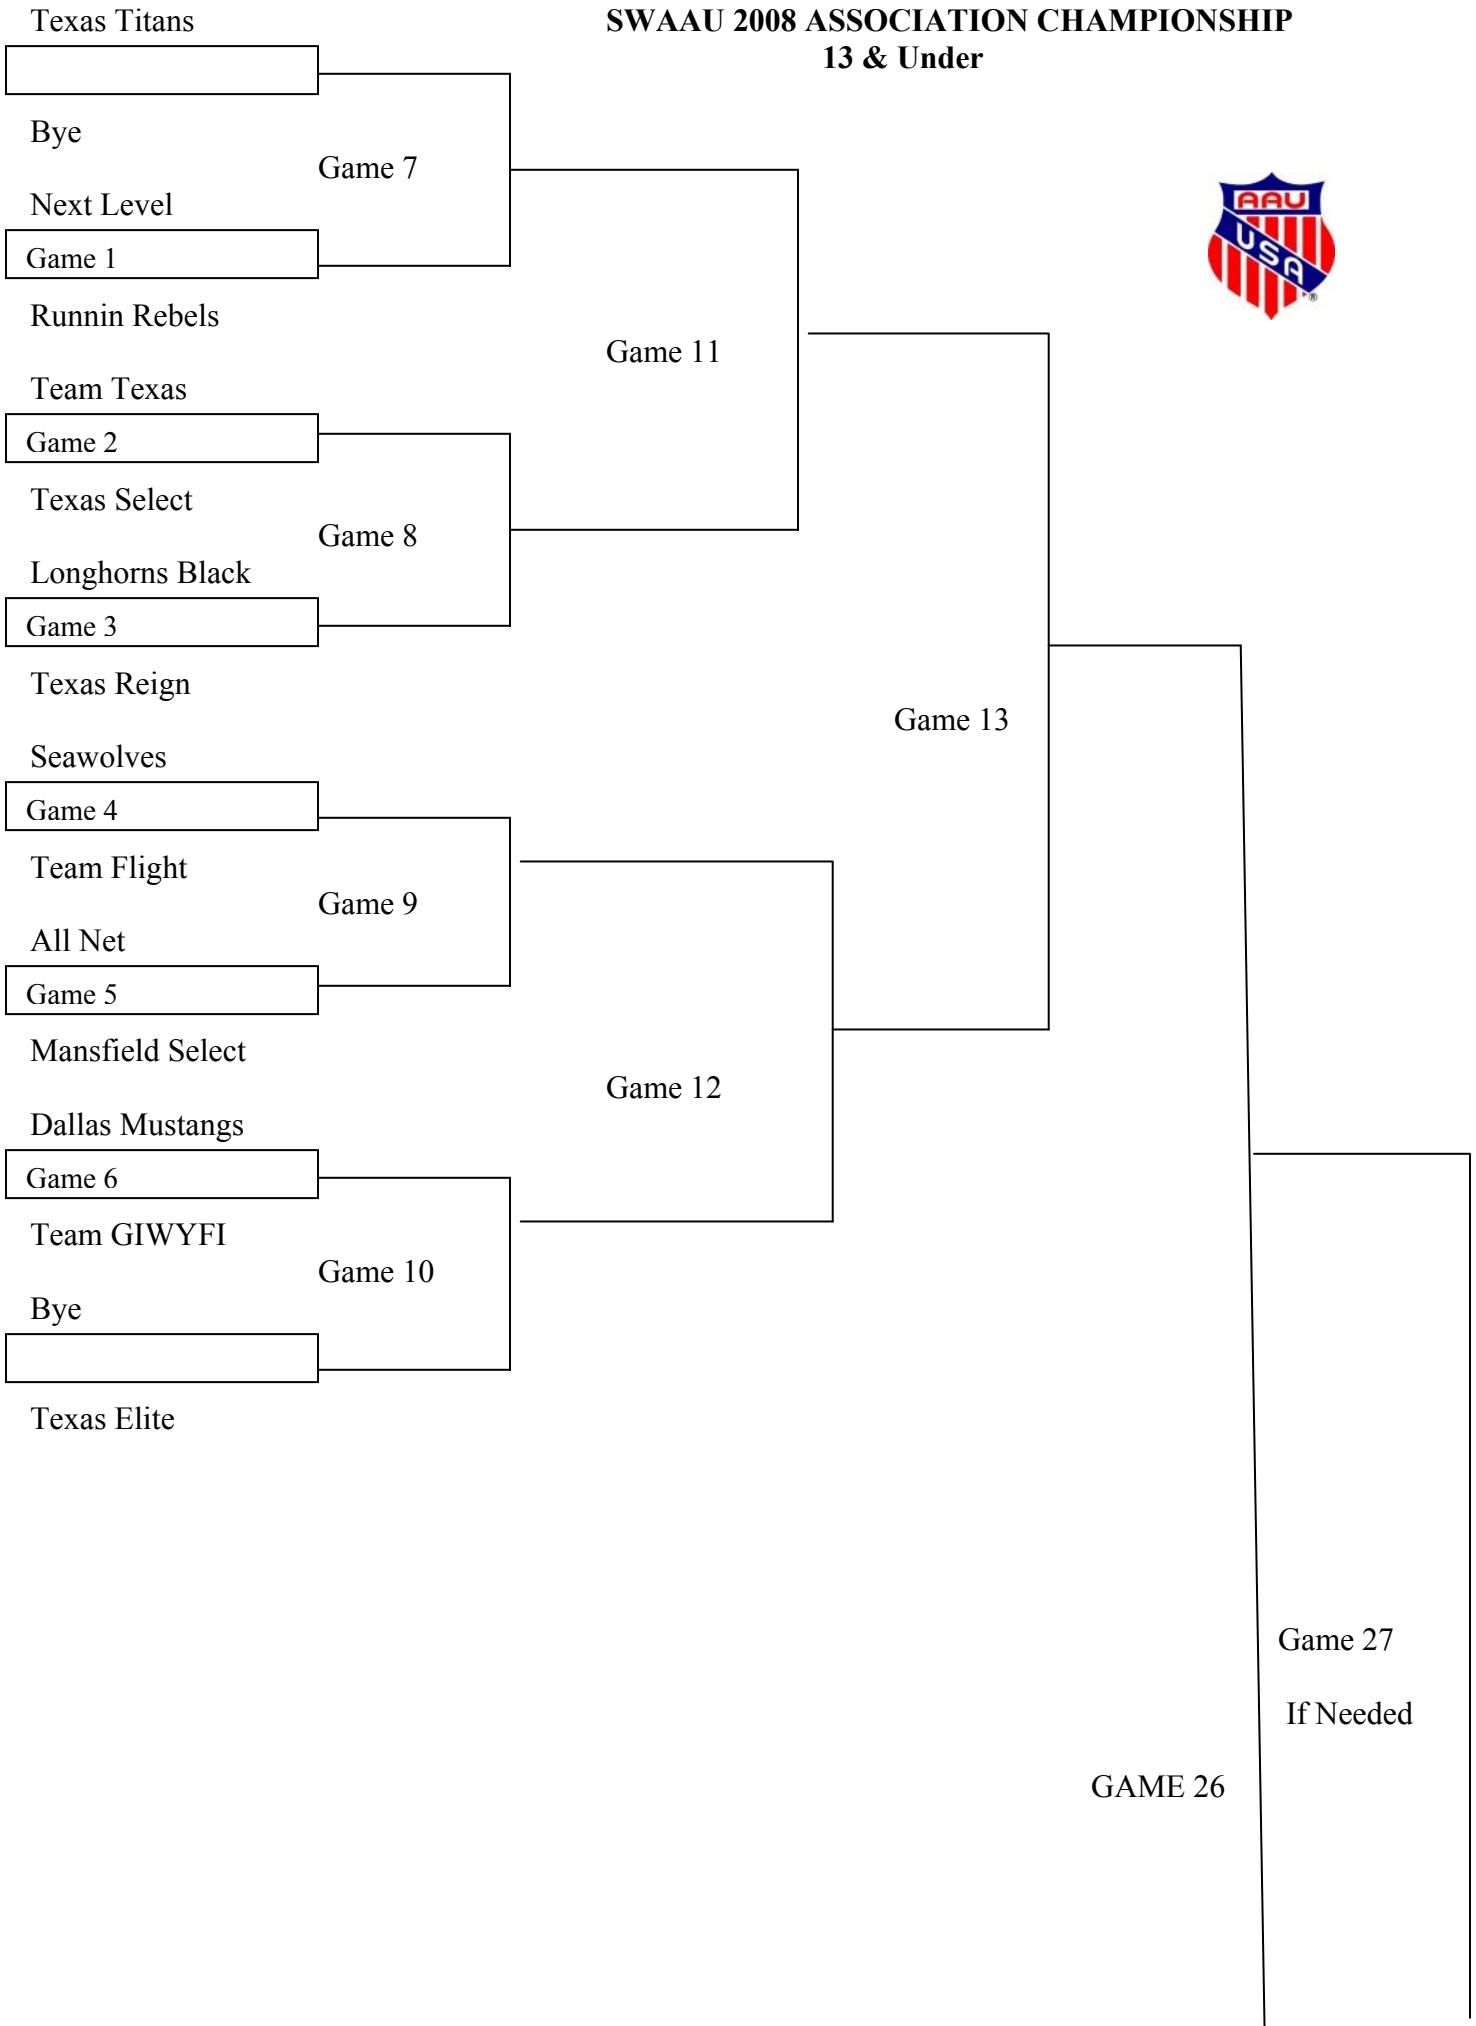

**SWAAU 2008 ASSOCIATION CHAMPIONSHIP
13 & Under**

**SWAAU 2004 ASSOCIATION CHAMPIONSHIP
13 & Under**

GAME TIME	GAME	GYM #	SITE
Friday, April 11			
7:00 PM	Game 1	1	Duncanville H.S.
7:00 PM	Game 5	2	Duncanville H.S.
8:15 PM	Game 2	1	Duncanville H.S.
8:15 PM	Game 6	5	Duncanville H.S.
9:30 PM	Game 4	1	Duncanville H.S.
9:30 PM	Game 3	5	Duncanville H.S.
Saturday, April 12			
9:00 AM	Game 14	4	Duncanville H.S.
9:00 AM	Game 15	5	Duncanville H.S.
10:15 AM	Game 17	5	Duncanville H.S.
11:30 AM	Game 7	1	Duncanville H.S.
11:30 AM	Game 8	2	Duncanville H.S.
11:30 AM	Game 9	3	Duncanville H.S.
11:30 AM	Game 10	4	Duncanville H.S.
11:30 AM	Game 16	5	Duncanville H.S.
2:00 PM	Game 18	1	Duncanville H.S.
2:00 PM	Game 19	2	Duncanville H.S.
3:15 Pm	Game 11	1	Duncanville H.S.
3:15 PM	Game 12	2	Duncanville H.S.
4:30 PM	Game 20	4	Duncanville H.S.
5:45 PM	Game 21	5	Duncanville H.S.
8:15 PM	Game 28	2	Duncanville H.S.
Sunday, April 13			
8:00 AM	Game 22	1	Duncanville H.S.
8:00 AM	Game 23	2	Duncanville H.S.
10:30 AM	Game 13	1	Duncanville H.S.
10:30 AM	Game 24	4	Duncanville H.S.
1:00 PM	Game 25	2	Duncanville H.S.
4:45 PM	Game 26	1	Duncanville H.S.
600 PM	Game 27	1	Duncanville H.S.

COURT #	SCHOOL NAME	ADDRESS	DRIVING DIRECTIONS
Courts 1-5	Duncanville High School - Main Arena	900 W. Camp Wisdom Rd. Duncanville, TX 75116	<p><u>From Ft. Worth/Arlington Area:</u> Go I-20 east. Exit Cedar Ridge turn right.(South). School will be on the right.</p> <p><u>Dallas:</u> Go I-20 west. Exit Cedar Ridge turn left(South). School will be on the right.</p> <p><i>Note: Gyms 1-5 are located in the main arena on the south side of the school.</i></p>