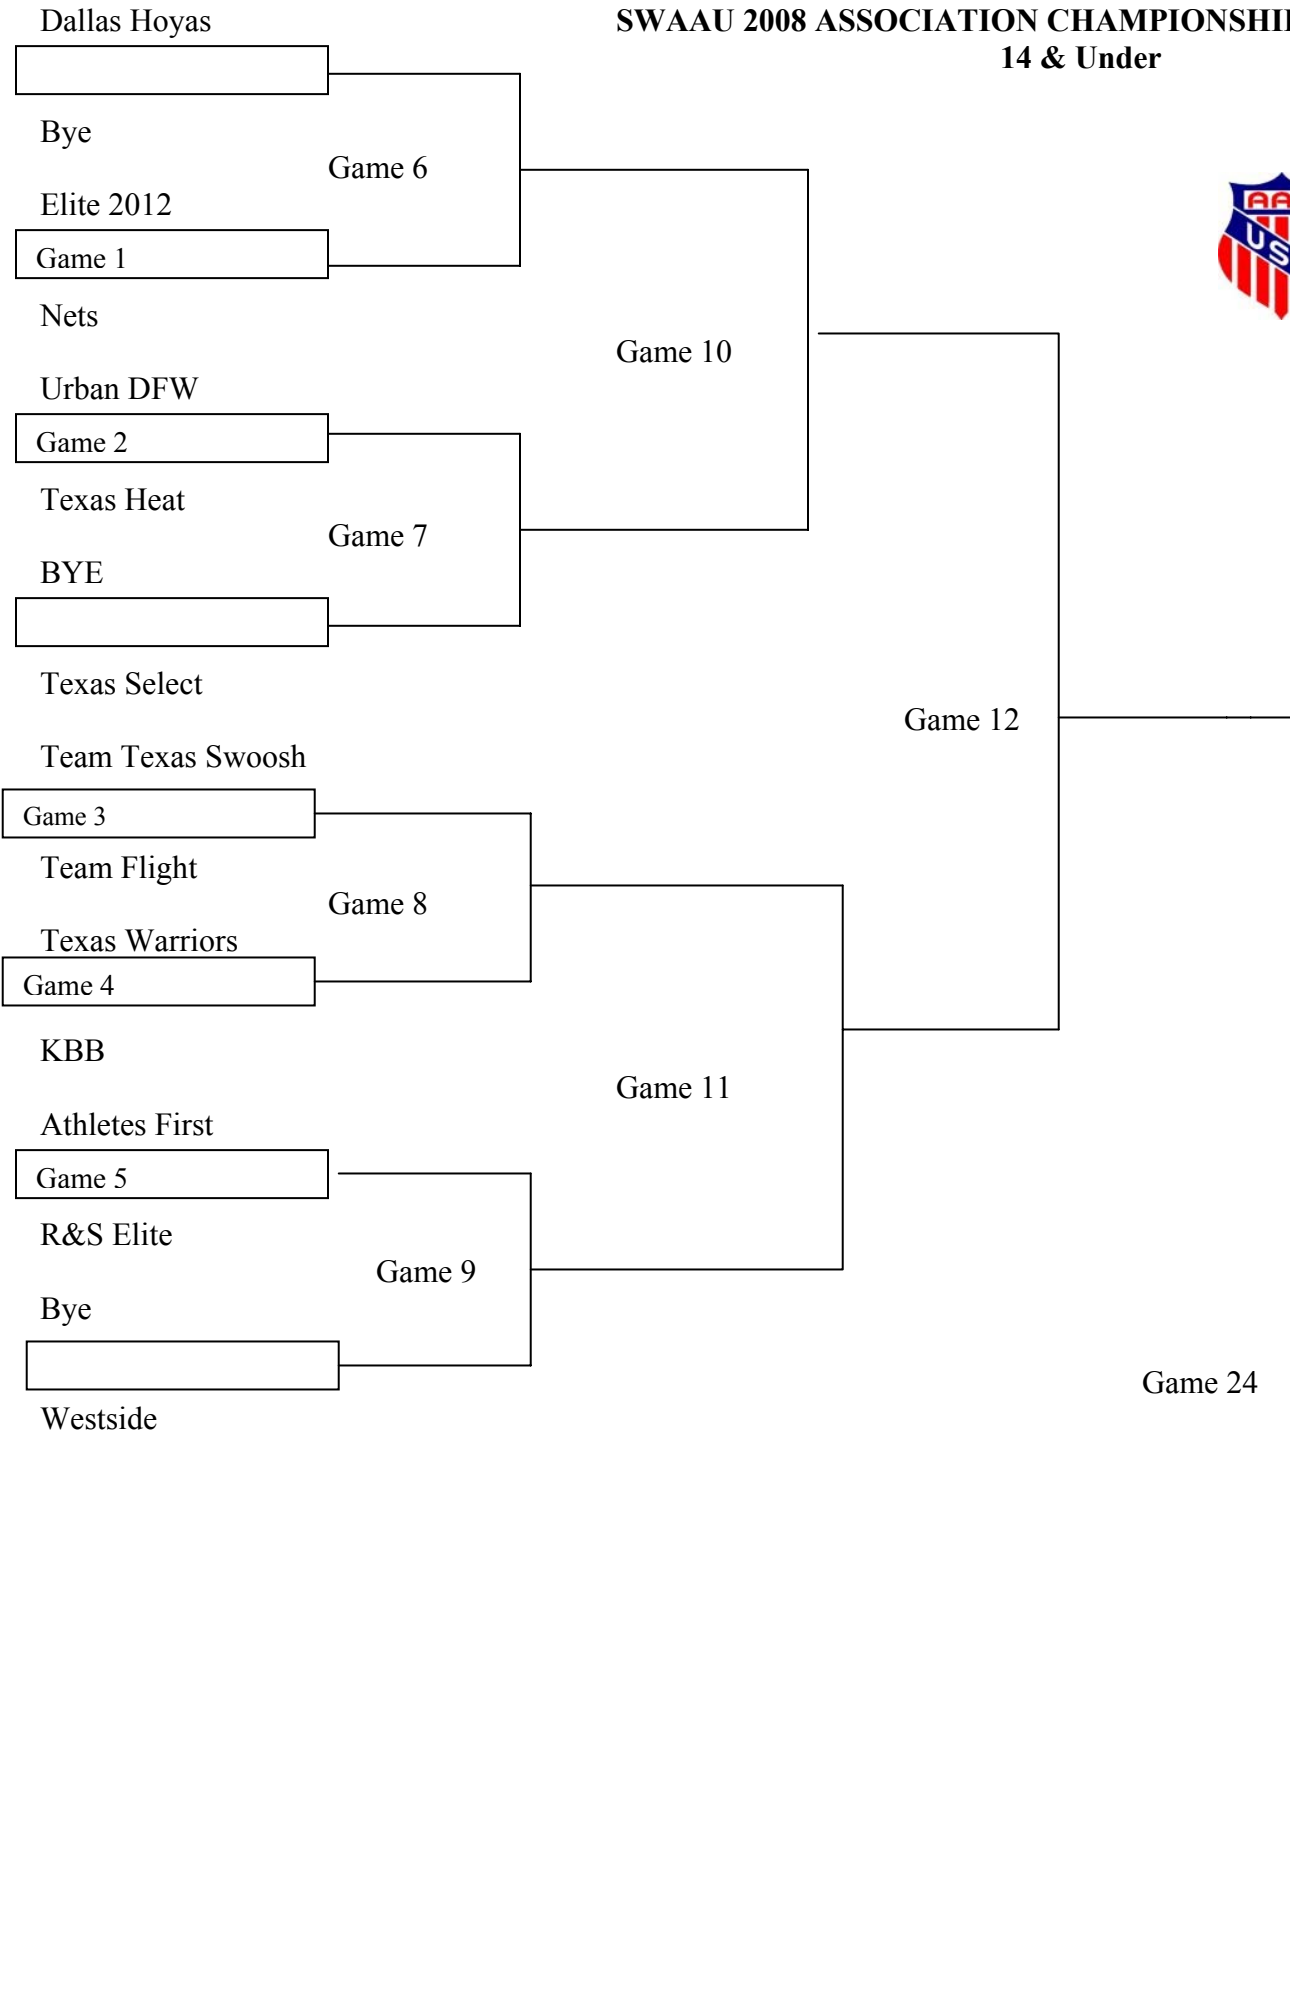

**SWAAU 2008 ASSOCIATION CHAMPIONSHIP
14 & Under**

14 & under cont'd

GAME TIMES ARE LISTED BELOW

**SWAAU 2008 ASSOCIATION CHAMPIONSHIP
14 & Under**

GAME TIME	GAME	GYM #	SITE
Friday, April 11			
7:00 PM	Game 1	4	Duncanville H.S.
7:00 PM	Game 4	5	Duncanville H.S.
8:15 PM	Game 2	4	Duncanville H.S.
8:15 PM	Game 5	6	Duncanville H.S.
9:30 PM	Game 3	4	Duncanville H.S.
Saturday, April 12			
8:00 AM	Game 6	1	Duncanville H.S.
8:00 AM	Game 7	2	Duncanville H.S.
8:00 AM	Game 8	3	Duncanville H.S.
8:00 AM	Game 9	4	Duncanville H.S.
8:00 AM	Game 13	5	Duncanville H.S.
8:00 AM	Game 14	6	Duncanville H.S.
10:15 AM	Game 10	1	Duncanville H.S.
10:15 AM	Game 11	2	Duncanville H.S.
10:15 AM	Game 15	3	Duncanville H.S.
10:15 AM	Game 16	4	Duncanville H.S.
5:45 PM	Game 17	1	Duncanville H.S.
5:45 PM	Game 18	6	Duncanville H.S.
7:00 PM	Game 12	1	Duncanville H.S.
7:00 PM	Game 26	2	Duncanville H.S.
8:15 PM	Game 19	1	Duncanville H.S.
8:15 PM	Game 20	3	Duncanville H.S.
Sunday, April 13			
8:00 AM	Game 21	3	Duncanville H.S.
10:30 AM	Game 22	2	Duncanville H.S.
1:00 PM	Game 23	3	Duncanville H.S.
3:30 PM	Game 24	1	Duncanville H.S.
4:45 PM	Game 25	2	Duncanville H.S.

COURT #	SCHOOL NAME	ADDRESS	DRIVING DIRECTIONS
Courts 1-5	Duncanville High School – Main Arena	900 W. Camp Wisdom Rd. Duncanville, TX 75116	From Ft. Worth/Arlington Area: Go I-20 east. Exit Cedar Ridge turn right.(South). School will be on the right. Dallas: Go I-20 west. Exit Cedar Ridge turn left(South). School will be on the right. <i>Note: Gyms 1-5 are located in the main arena on the south side of the school.</i>