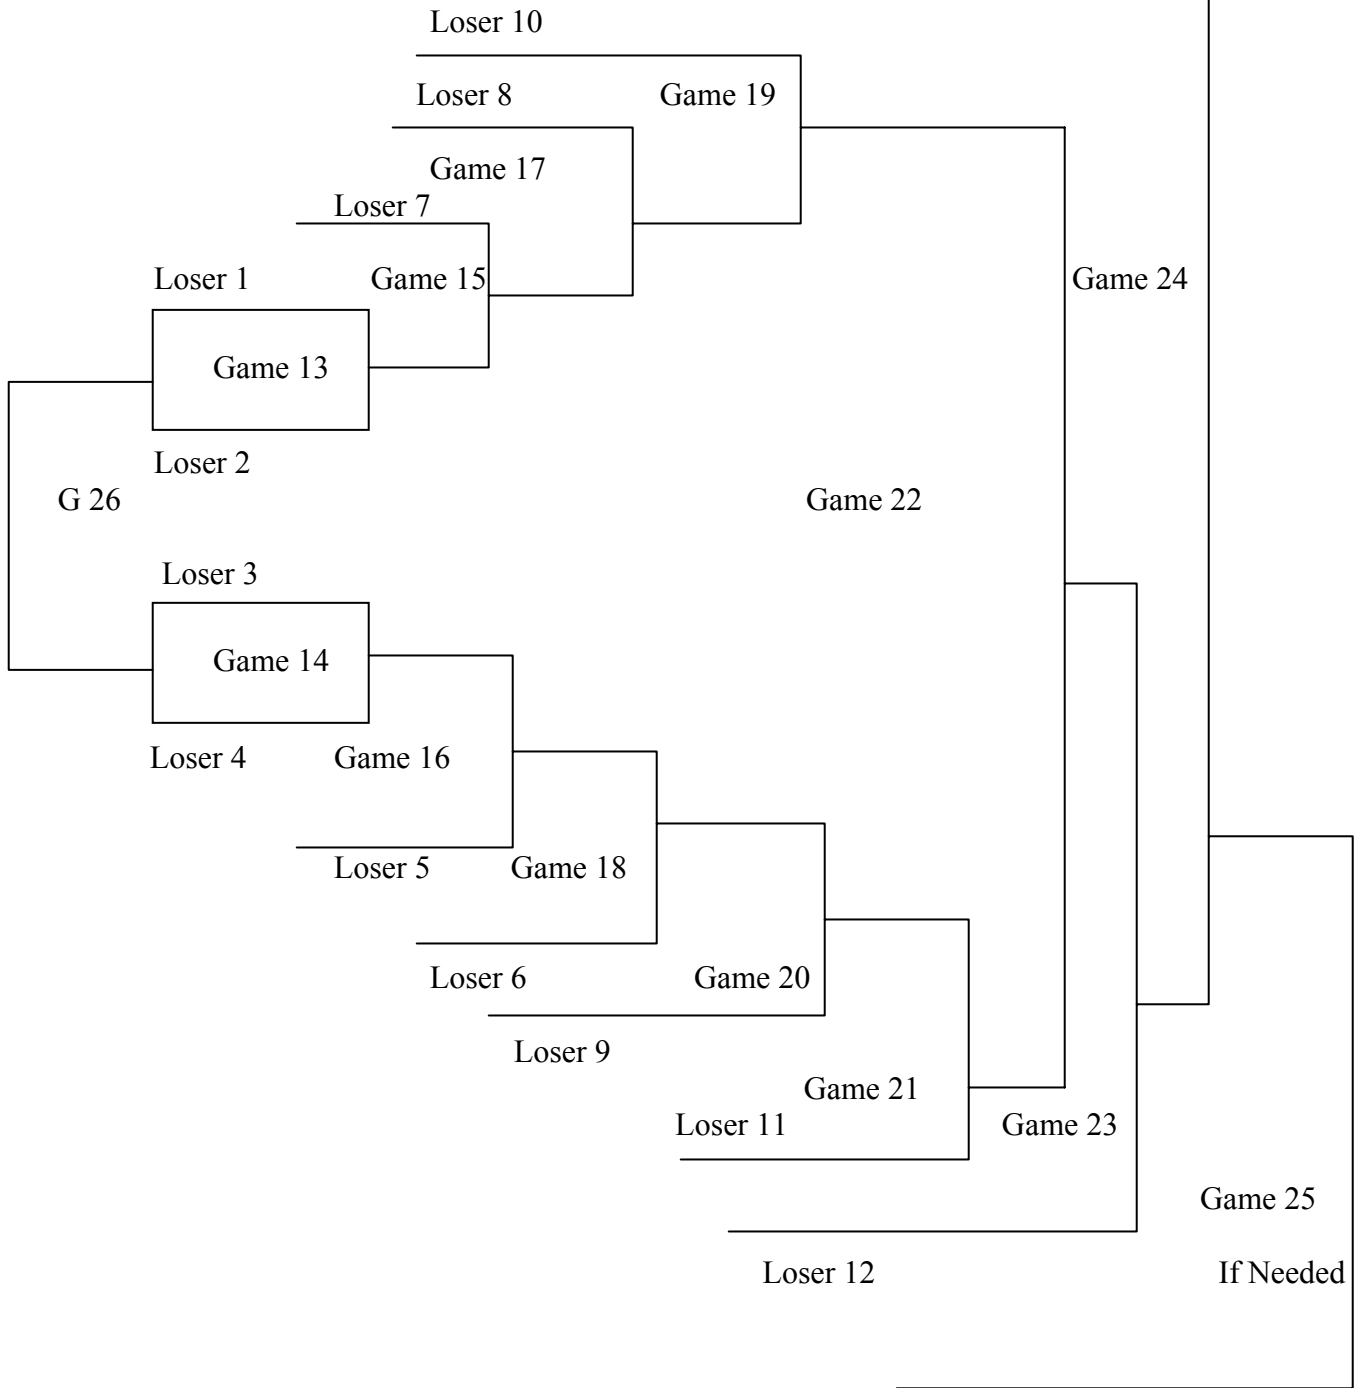

**SWAAU 2008 ASSOCIATION CHAMPIONSHIP
14 & Under**

14 & under cont'd

GAME TIMES ARE LISTED BELOW

**SWAAU 2008 ASSOCIATION CHAMPIONSHIP
14 & Under**

GAME TIME	GAME	GYM #	SITE
Friday, April 11			
7:00 PM	Game 1	4	Duncanville H.S.
7:00 PM	Game 4	5	Duncanville H.S.
8:15 PM	Game 2	4	Duncanville H.S.
8:15 PM	Game 5	6	Duncanville H.S.
9:30 PM	Game 3	4	Duncanville H.S.
Saturday, April 12			
8:00 AM	Game 6	1	Duncanville H.S.
8:00 AM	Game 7	2	Duncanville H.S.
8:00 AM	Game 8	3	Duncanville H.S.
8:00 AM	Game 9	4	Duncanville H.S.
8:00 AM	Game 13	5	Duncanville H.S.
8:00 AM	Game 14	6	Duncanville H.S.
10:15 AM	Game 10	1	Duncanville H.S.
10:15 AM	Game 11	2	Duncanville H.S.
10:15 AM	Game 15	3	Duncanville H.S.
10:15 AM	Game 16	4	Duncanville H.S.
5:45 PM	Game 17	1	Duncanville H.S.
5:45 PM	Game 18	6	Duncanville H.S.
7:00 PM	Game 12	1	Duncanville H.S.
7:00 PM	Game 26	2	Duncanville H.S.
8:15 PM	Game 19	1	Duncanville H.S.
8:15 PM	Game 20	3	Duncanville H.S.
Sunday, April 13			
8:00 AM	Game 21	3	Duncanville H.S.
10:30 AM	Game 22	2	Duncanville H.S.
1:00 PM	Game 23	3	Duncanville H.S.
3:30 PM	Game 24	1	Duncanville H.S.
4:45 PM	Game 25	2	Duncanville H.S.

COURT #	SCHOOL NAME	ADDRESS	DRIVING DIRECTIONS
Courts 1-5	Duncanville High School – Main Arena	900 W. Camp Wisdom Rd. Duncanville, TX 75116	From Ft. Worth/Arlington Area: Go I-20 east. Exit Cedar Ridge turn right.(South). School will be on the right. Dallas: Go I-20 west. Exit Cedar Ridge turn left(South). School will be on the right. <i>Note: Gyms 1-5 are located in the main arena on the south side of the school.</i>